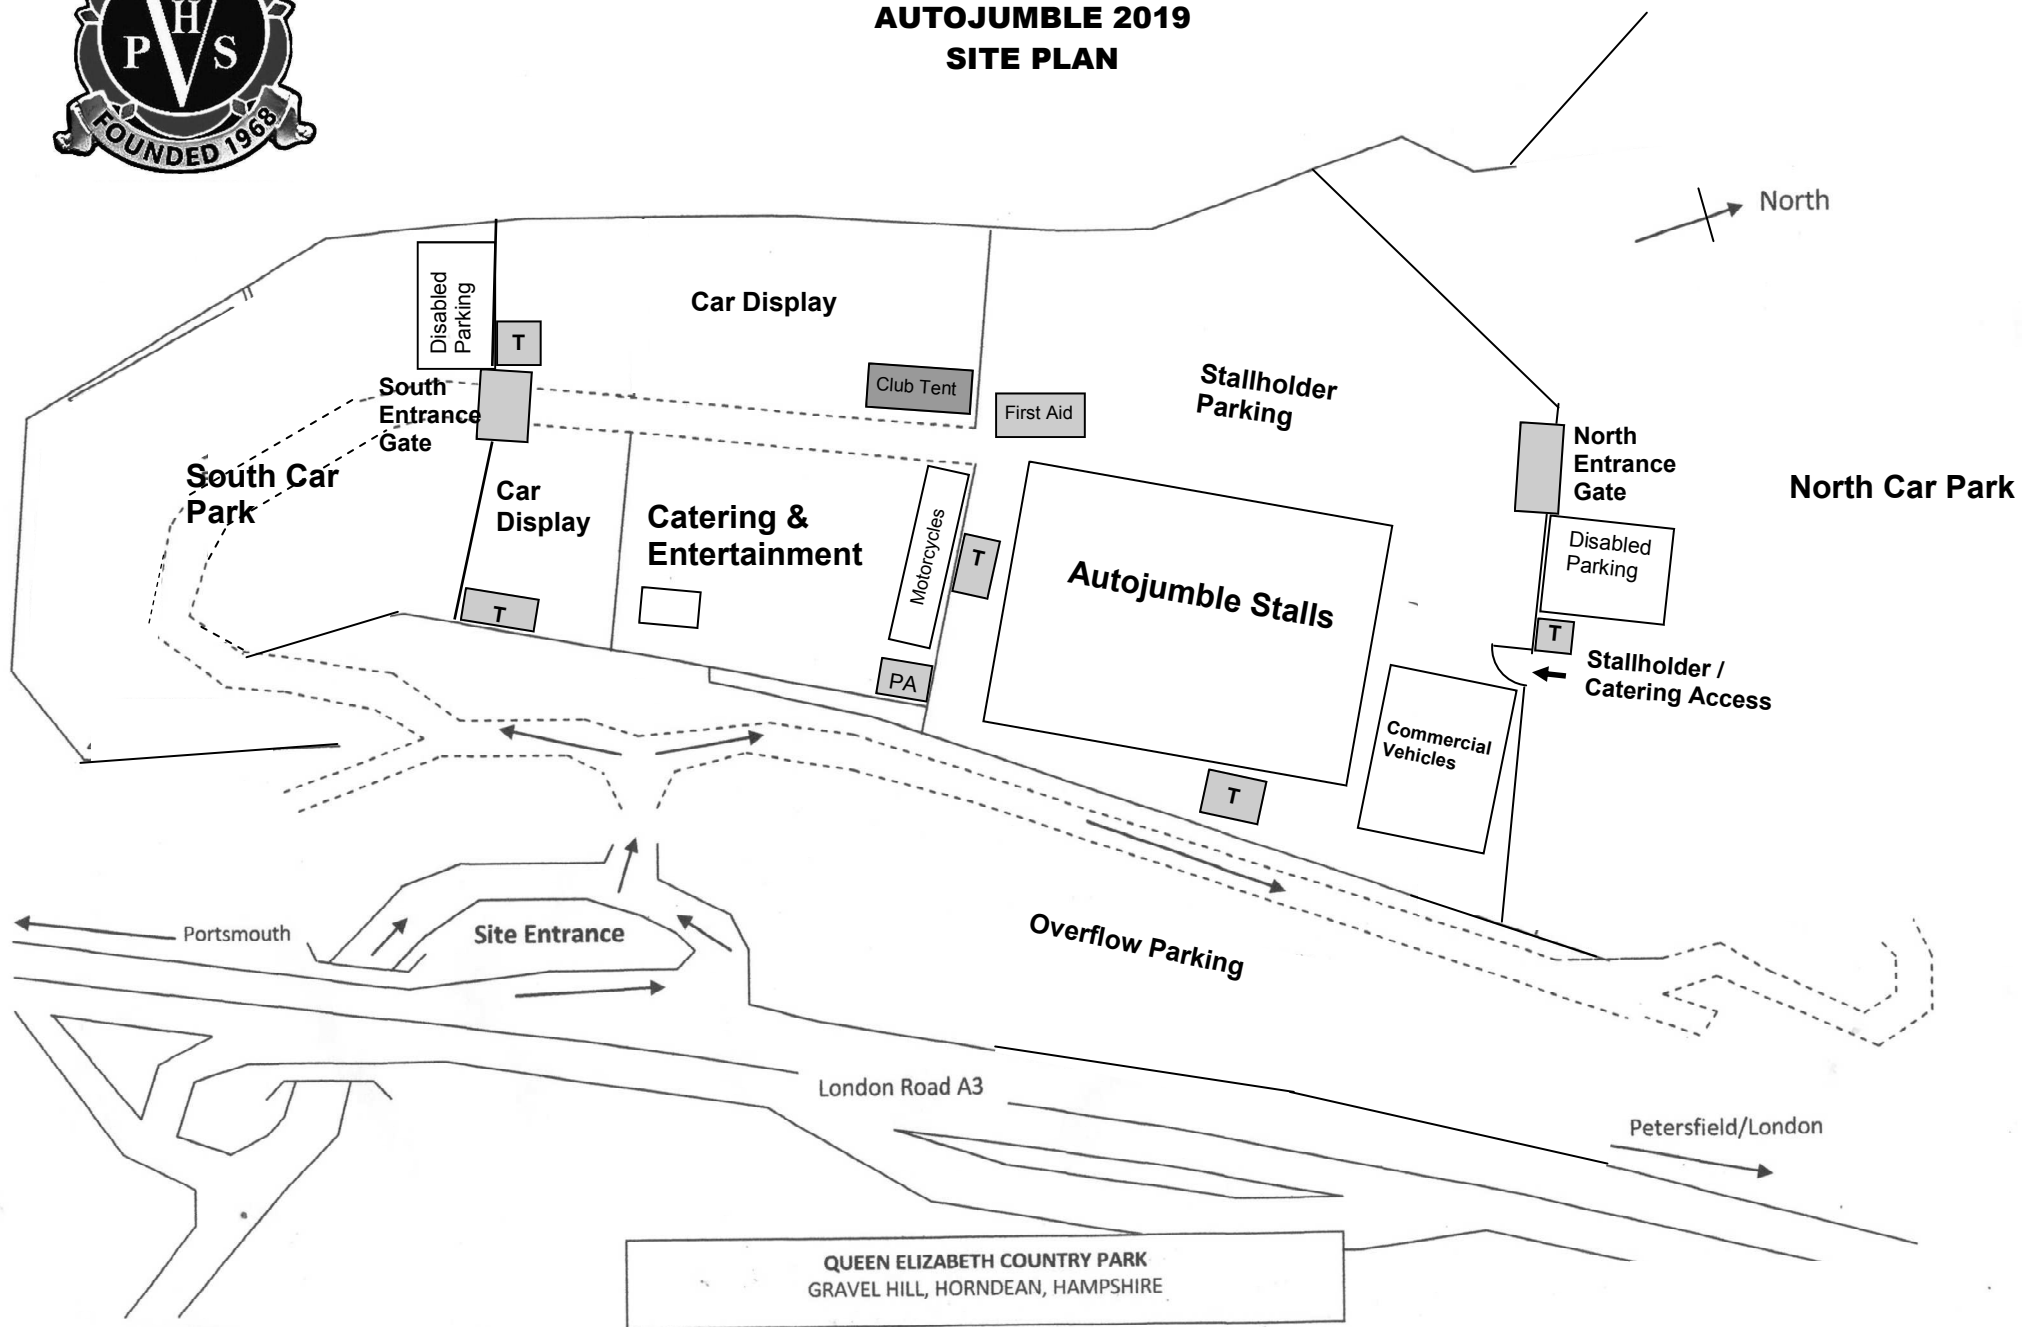

**South Hants Vehicle Preservation Society  
AUTOJUMBLE 2019  
SITE PLAN**

QUEEN ELIZABETH COUNTRY PARK  
GRAVEL HILL, HORNDEAN, HAMPSHIRE